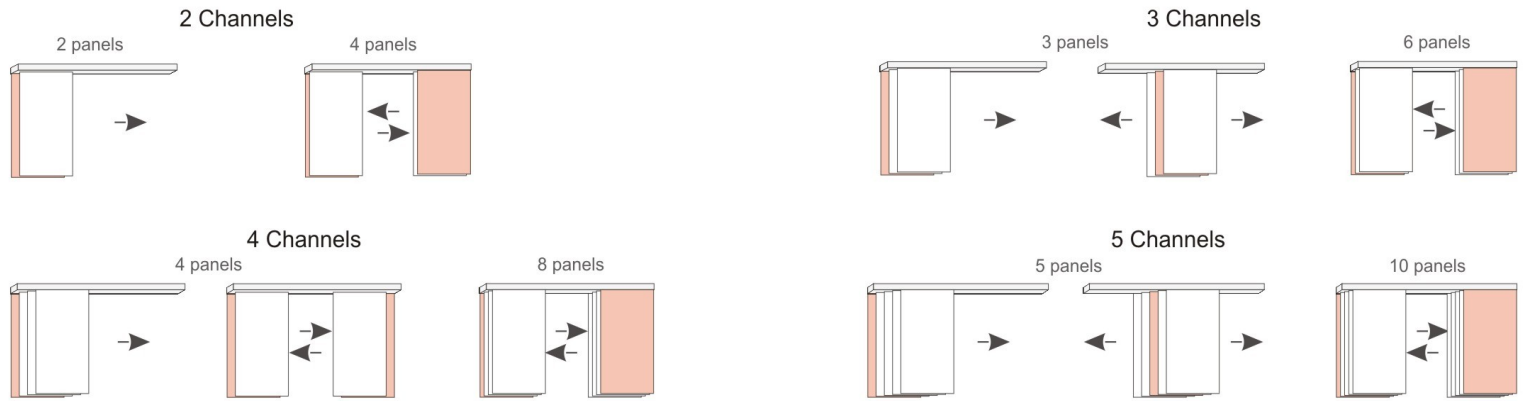

Panel Blind

Reference	Description	Units. Box
40-03-2	2 Channels panel	60 lm.
40-03-3	3 Channels panel	60 lm.
40-03-4	4 Channels panel	60 lm.
40-03-5	5 Channels panel	60 lm.
40-10	Velcro fabric trailer	60 lm.

Reference	Description	Units. Box
40-07-2	2 Channels end stopper	30
40-07-3	3 Channels end stopper	30
40-07-4	4 Channels end stopper	30
40-07-5	5 Channels end stopper	30
40-05	Fabric hanger runner	500

Panel Blind

Reference	Description	Units. Box
40-15	Fabric slide hanger	1.000
40-13	Stop T	250
40-12	Stop L	500
40-14	Cord union	500
40-05-PT	Stop	100

Reference	Description	Units. Box
127-02	Cord 2 m/m	500 Im.
40-91-3	2 - 3 Channels bracket	150
40-91-4	4 - 5 Channels bracket	150
28-04-P	Bottom Bar p.v.c. white	120 Im.

Type of operation:

The red panel will be fixed, whenever that the operation is cord or free manual operation.
In the free manual operation a fixed panel will not exist