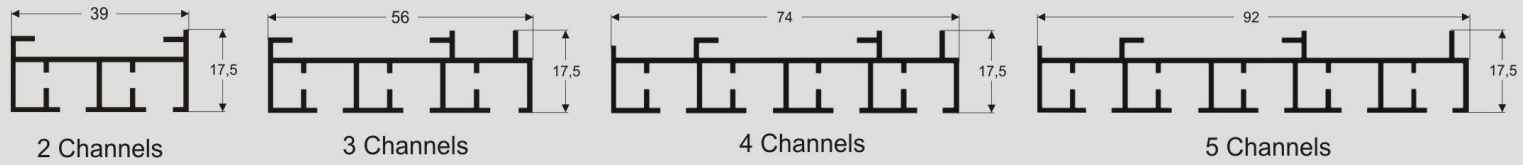

Reference	Description	Units. Box
40-07-2	2 Channels end stopper	30
40-07-3	3 Channels end stopper	30
40-07-4	4 Channels end stopper	30
40-07-5	5 Channels end stopper	30
40-05	Fabric hanger runner	500

Panel Blind

Reference	Description	Units. Box
40-15	Fabric slide hanger	1.000
40-13	Stop T	250
40-12	Stop L	500
40-14	Cord union	500
40-05-PT	Stop	100

Reference	Description	Units. Box
127-02	Cord 2 m/m	500 Im.
40-91-3	2 - 3 Channels bracket	150
40-91-4	4 - 5 Channels bracket	150
28-04-P	Bottom Bar p.v.c. white	120 Im.

Type of operation:

The red panel will be fixed, whenever that the operation is cord or free manual operation.
In the free manual operation a fixed panel will not exist