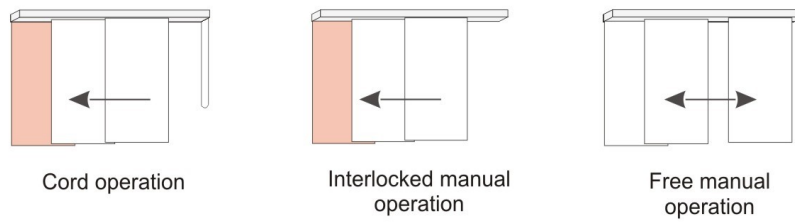

Reference	Description	Units. Box
40-07-2	2 Channels end stopper	30
40-07-3	3 Channels end stopper	30
40-07-4	4 Channels end stopper	30
40-07-5	5 Channels end stopper	30
40-05	Fabric hanger runner	500

Panel Blind

Reference	Description	Units. Box
40-15	Fabric slide hanger	1.000
40-13	Stop T	250
40-12	Stop L	500
40-14	Cord union	500
40-05-PT	Stop	100

Reference	Description	Units. Box
127-02	Cord 2 m/m	500 Im.
40-91-3	2 - 3 Channels bracket	150
40-91-4	4 - 5 Channels bracket	150
28-04-P	Bottom Bar p.v.c. white	120 Im.

Type of operation:

The red panel will be fixed, whenever that the operation is cord or free manual operation.
In the free manual operation a fixed panel will not exist