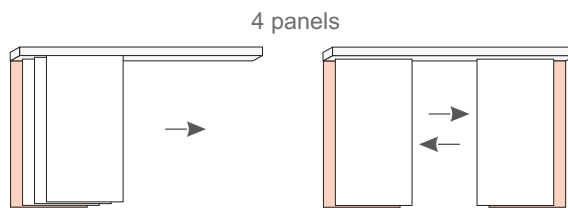

Panel Blind

Reference	Description	Units. Box
40-14	Cord union	500
40-05-PT	Stop	100
127-02	Cord 2 m/m	500 Im
40-91-3	2 - 3 Channels bracket	150
40-91-4	4 - 5 Channels bracket	150

2 Channels

3 Channels

4 Channels

5 Channels

Types of operation:

Cord operation

Interlocked manual operation

Free manual operation

The red panel will be fixed, whenever that the operation is cord or free manual operation. In the free manual operation a fixed panel will not exist