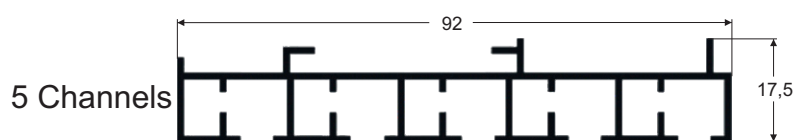

Reference	Description	Units. Box
40-14	Cord union	500
40-05-PT	Stop	100
127-02	Cord 2 m/m	500 Im
40-91-3	2 - 3 Channels bracket	150
40-91-4	4 - 5 Channels bracket	150