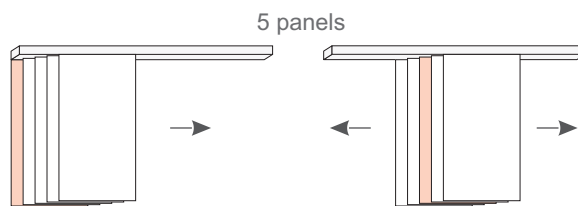

Panel Blind

Reference	Description	Units. Box
40-14	Cord union	500
40-05-PT	Stop	100
127-02	Cord 2 m/m	500 Im
40-91-3	2 - 3 Channels bracket	150
40-91-4	4 - 5 Channels bracket	150

2 Channels

3 Channels

4 Channels

5 Channels

Types of operation:

Cord operation

Interlocked manual operation

Free manual operation

The red panel will be fixed, whenever that the operation is cord or free manual operation. In the free manual operation a fixed panel will not exist