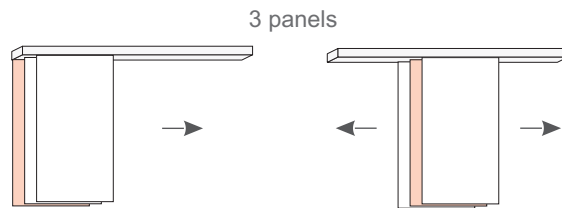

Panel Blind

Reference	Description	Units. Box
40-14	Cord union	500
40-05-PT	Stop	100
127-02	Cord 2 m/m	500 Im
40-91-3	2 - 3 Channels bracket	150
40-91-4	4 - 5 Channels bracket	150

2 Channels

3 Channels

4 Channels

5 Channels

Types of operation:

Cord operation

Interlocked manual operation

Free manual operation

The red panel will be fixed, whenever that the operation is cord or free manual operation. In the free manual operation a fixed panel will not exist