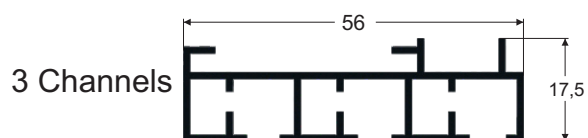

2 Channels

3 Channels

4 Channels

5 Channels

Reference	Description	Units. Box
40-14	Cord union	500
40-05-PT	Stop	100
127-02	Cord 2 m/m	500 Im
40-91-3	2 - 3 Channels bracket	150
40-91-4	4 - 5 Channels bracket	150