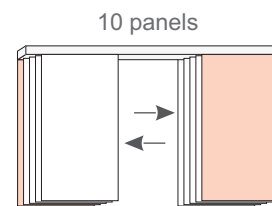

Types of operation:

The red panel will be fixed, whenever that the operation is cord or free manual operation. In the free manual operation a fixed panel will not exist